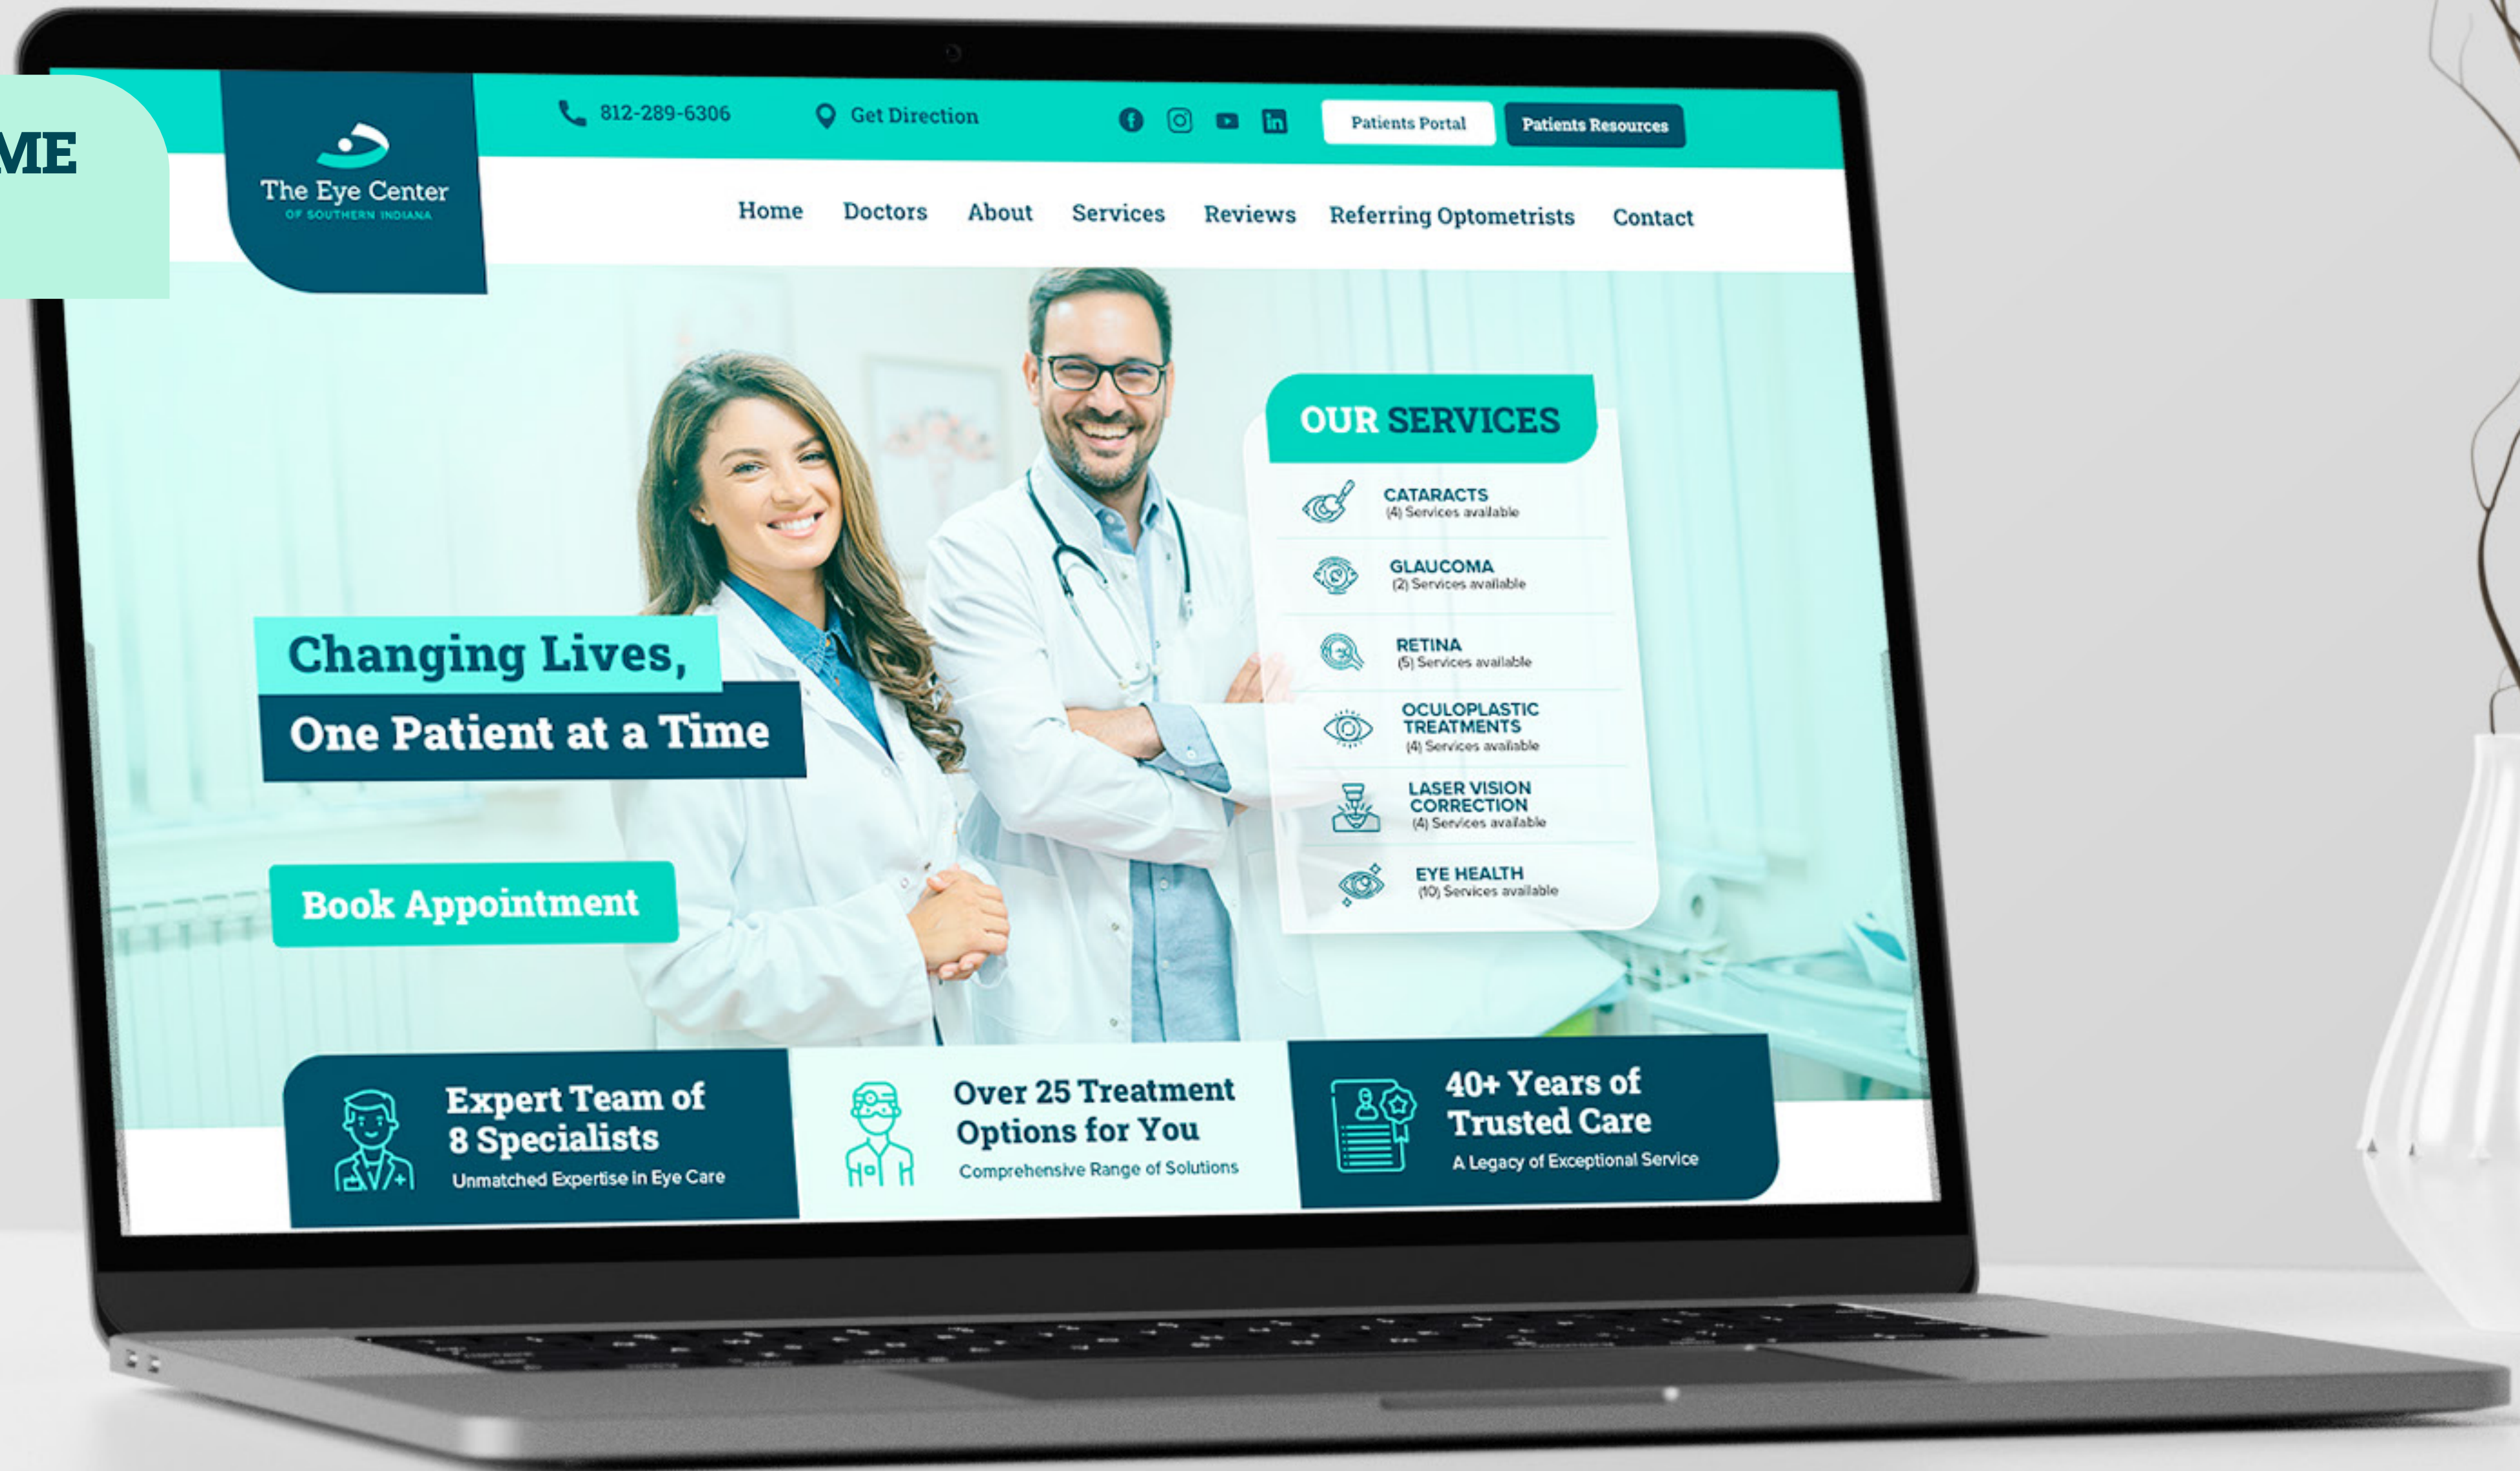

The Eye Center

OF SOUTHERN INDIANA

Introducing The Eye Center of Southern Indiana

We proudly present The Eye Center of Southern Indiana, a leading institution in eye health, a brand new logo that is built upon a foundation of vibrant green. This color, synonymous with health and well-being, serves as a visual representation of the center's commitment to providing exceptional care.

Where Vision Meets Compassion

With a striking eye-shaped symbol as its centerpiece, the logo embodies the center's specialized expertise in eye medicine. This powerful icon signifies their unwavering dedication to ocular health and their relentless pursuit of excellence in patient care.

Complementing their visual identity, the carefully selected fonts enhance the overall message of professionalism and modernity. Roboto Slab, with its bold and commanding presence, accentuates important titles, while Próxima Nova, a versatile and legible font, ensures clarity in textual content.

**Expert Team of
8 Specialists**

Unmatched Expertise in Eye Care

**Over 25 Treatment
Options for You**

Comprehensive Range of Solutions

**40+ Years of
Trusted Care**

A Legacy of Exceptional Service

LIGHT THEME OPTION