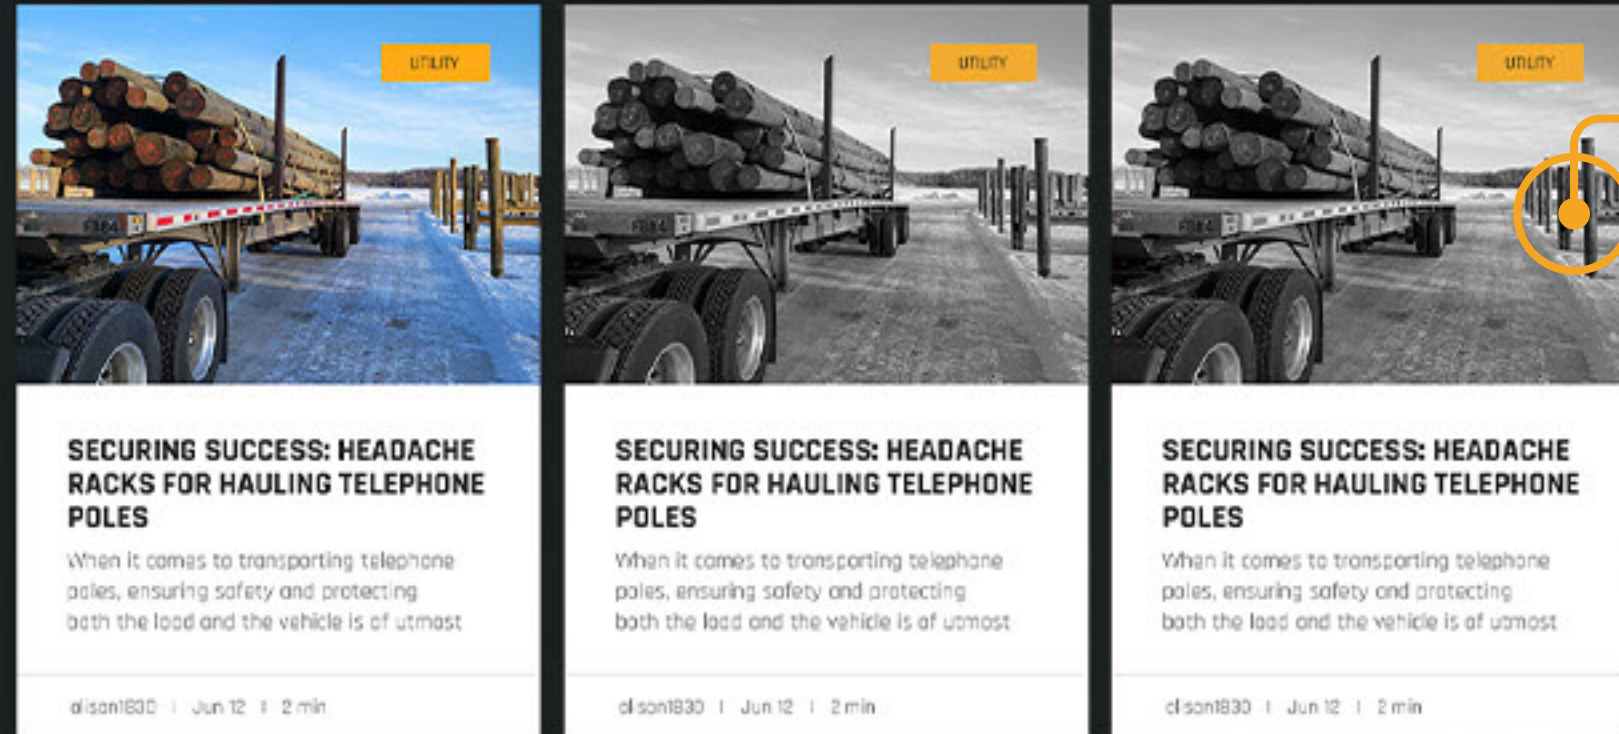

NEWS & BLOG

News & Blog

A blog boosts SEO, enhances customer engagement, and positions your brand as an industry leader. It's a dynamic tool that attracts organic traffic and converts visitors into customers.

BLACKWOOD

Blackwood Solutions is a top-tier transportation and recycling company.

INDUSTRY AFFILIATIONS

QUICK LINKS

HOME
ABOUT US
OUR SERVICES
CONTACT
BLOG
JOIN OUR TEAM

PRIVACY POLICY

CONTACT

312-676-8770
info@bwoodsolutions.com

SOCIAL MEDIA

New Main Footer

A comprehensive footer anchors your site with essential information, offering quick access to company details, navigational links, and legal disclaimers. It enhances user experience, aids navigation, boosts SEO, and fosters trust through transparency and ease of contact.

BLACKWOOD